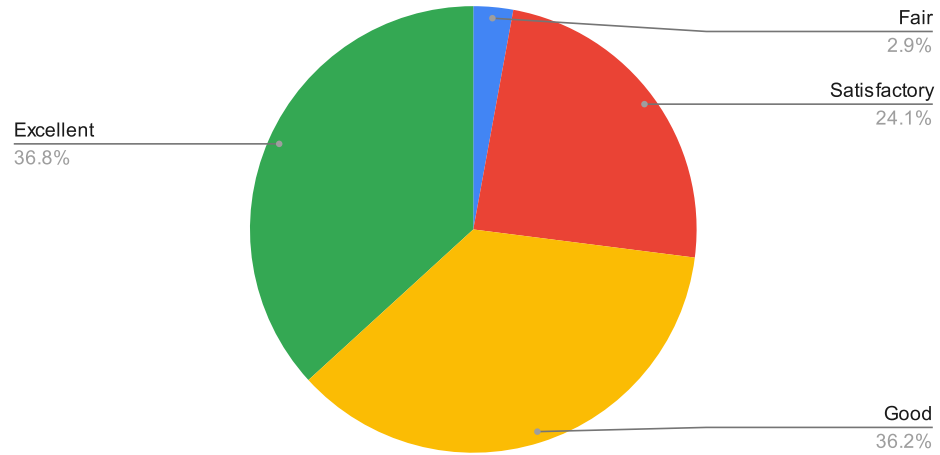

Satisfactory
23.6%

7. How do you rate the extra curricular activities such as games and sports in the college?