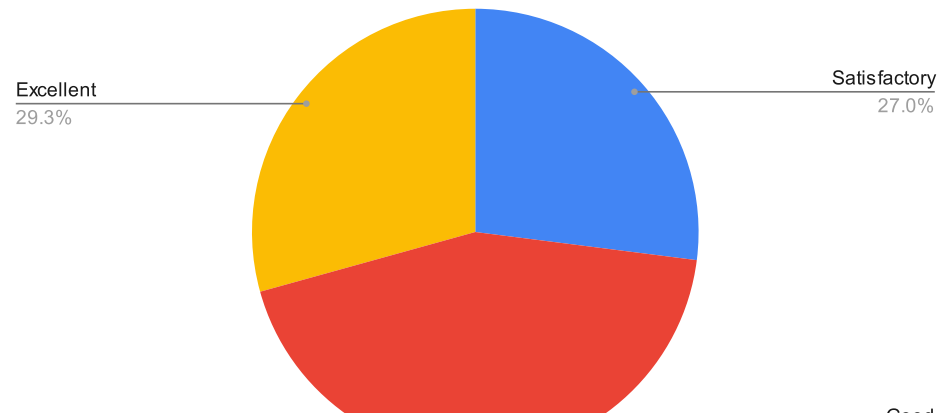

2. How do you feel about the skill development programmes held in the college?