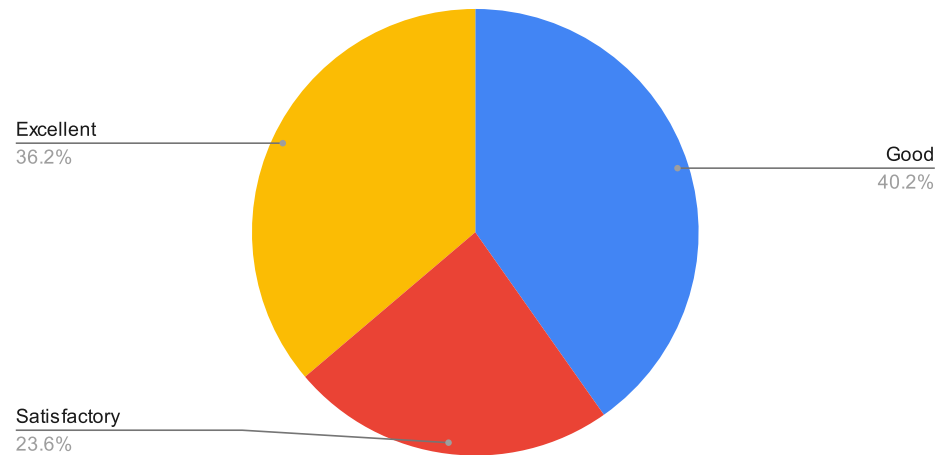

4. How do you rate the usage of ICT such as smart boards, internet, computers, virtual class room,

Satisfactory
25.9%

5. How do you rate the facilities such as drinking water, toilet and canteen in the college?