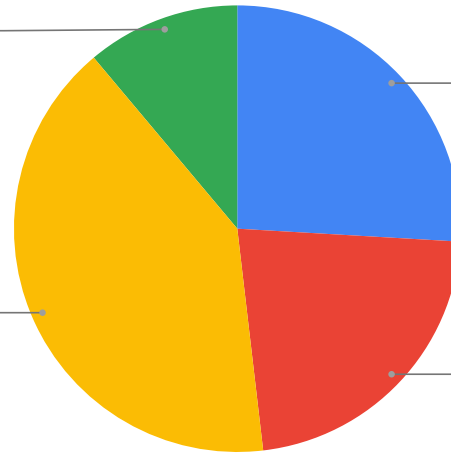

Fair
0.6%

Excellent
35.4%

Good
40.0%

Satisfactory
24.0%

11. Any suggestions for the improvement of teaching learning system in the college?

Learning computer
11.1%

All are okey
25.9%

Some improvements
40.7%