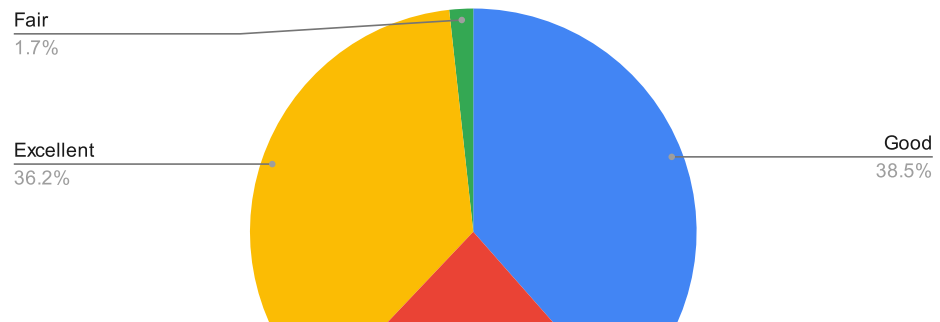

4. How do you rate the usage of ICT such as smart boards, internet, computers, virtual class room,

Satisfactory
25.9%

5. How do you rate the facilities such as drinking water, toilet and canteen in the college?

6. How do you assess the steps taken for the safety of girl students in the college?

Satisfactory
23.6%

7. How do you rate the extra curricular activities such as games and sports in the college?

S

8. What do you think about the system of internal assessment in the college?

Satisfactory
23.6%

9. What do you think about the facility of library and reading room in the college?

Fair
0.6%

Excellent
40.8%

Good
35.6%

Satisfactory
23.0%

10. Give your opinion about the overall performance of the institution..