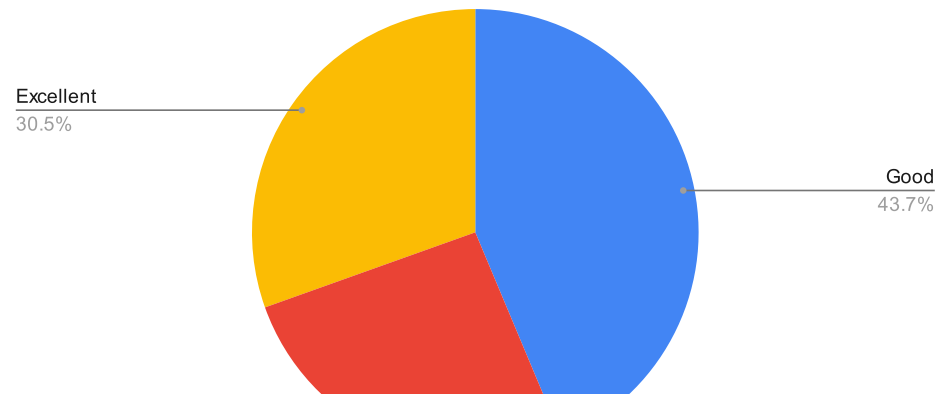

4. How do you rate the usage of ICT such as smart boards, internet, computers, virtual class room,

Satisfactory
25.9%

5. How do you rate the facilities such as drinking water, toilet and canteen in the college?