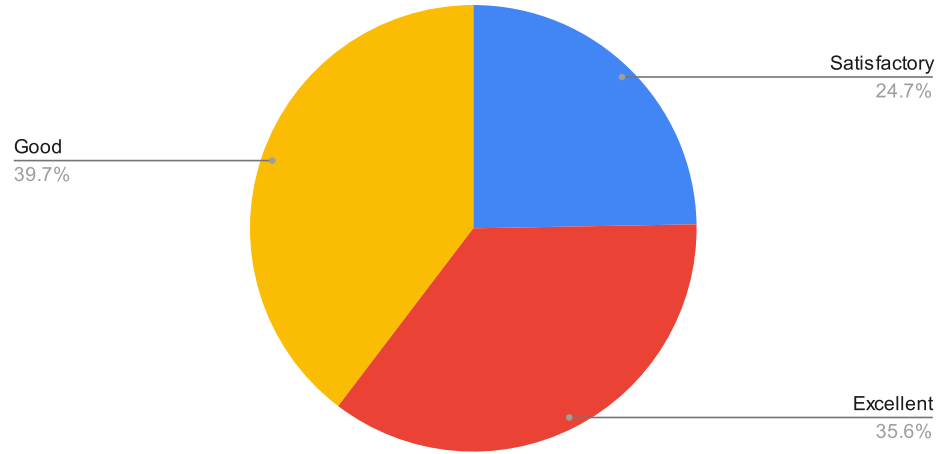

4. How do you rate the usage of ICT such as smart boards, internet, computers, virtual class room,

Satisfactory
25.9%

5. How do you rate the facilities such as drinking water, toilet and canteen in the college?