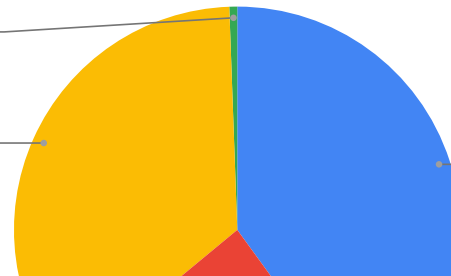

10. Give your opinion about the overall performance of the institution..

Fair
0.6%

Excellent
35.4%