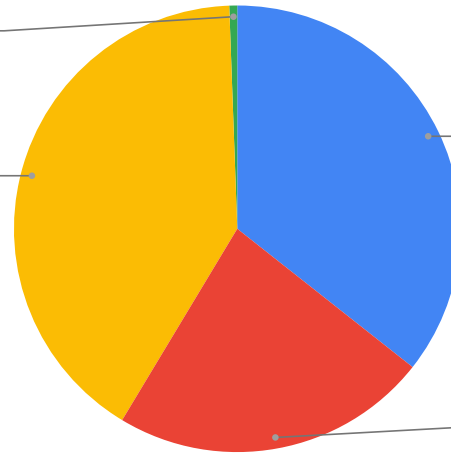

6. How do you assess the steps taken for the safety of girl students in the college?

Satisfactory
23.6%

7. How do you rate the extra curricular activities such as games and sports in the college?

S

8. What do you think about the system of internal assessment in the college?

Satisfactory
23.6%

9. What do you think about the facility of library and reading room in the college?

Fair
0.6%

Excellent
40.8%

Good
35.6%

Satisfactory
23.0%

10. Give your opinion about the overall performance of the institution..